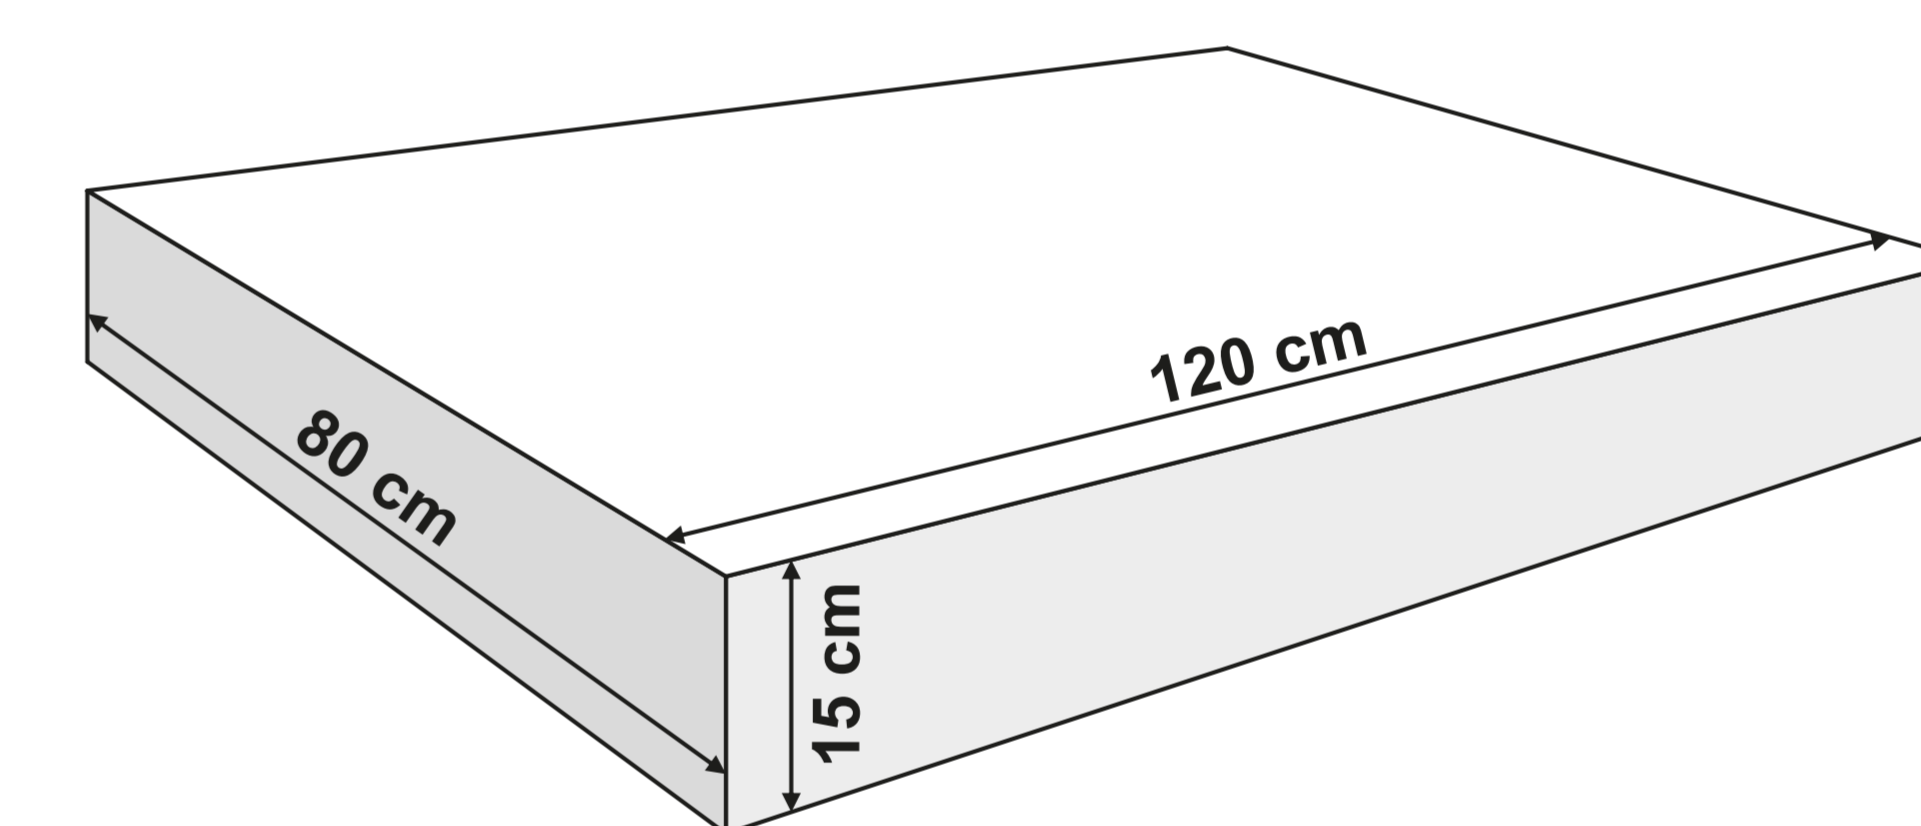

## Template for 1 pallet

Pallet cover - 1 pallet

**Safe area: 1200 x 800 mm**

**Artwork Size: 1500 x 1100 mm**

 Safety zone  Artwork size

Output file:

- Colour profile: CMYK
  - Resolution : 100-150DPI
  - All fonts converted to shapes
  - Save the artwork as PDF format
  - Remove template before saving
- 

• The template includes bleed, cropmarks are not necessary.

• Do not place important content in bleed area but do extend background graphics to fill the entire space.