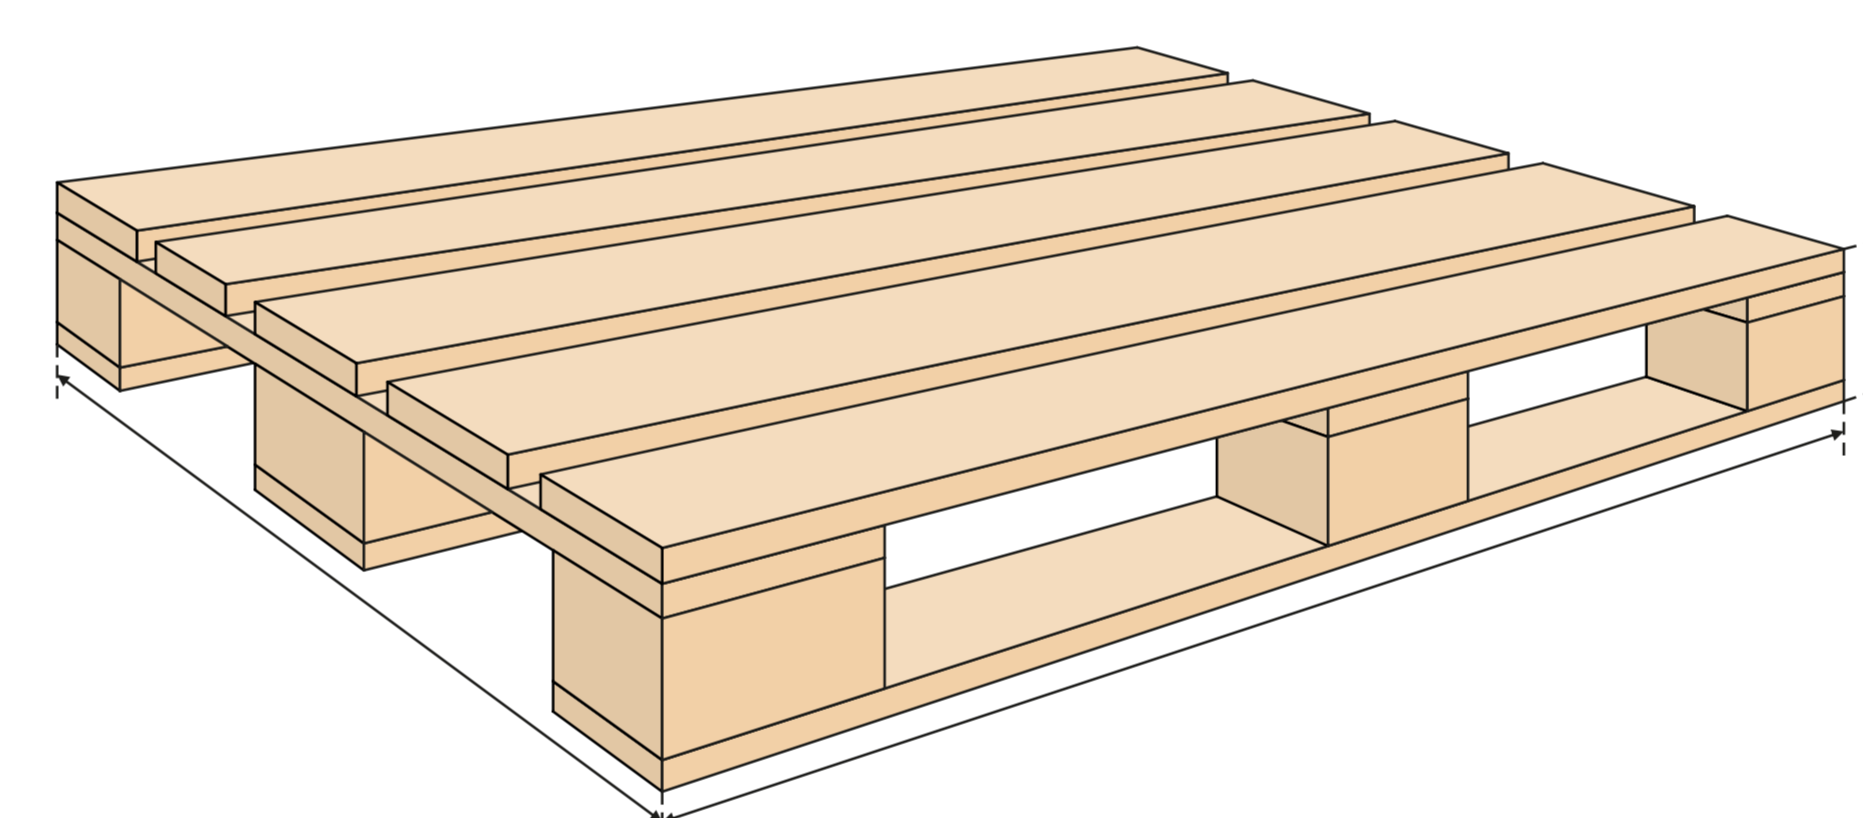

# Pallet cover

## Template for 1 pallet

Pallet cover - 1 pallet

**Safe area: 1200 x 800 mm**

**Artwork Size: 1500 x 1100 mm**

 Safety zone  Artwork size

Output file:

- Colour profile: CMYK
  - Resolution : 100-150DPI
  - All fonts converted to shapes
  - Save the artwork as PDF format
  - Remove template before saving
- 

• The template includes bleed, cropmarks are not necessary.

• Do not place important content in bleed area but do extend background graphics to fill the entire space.