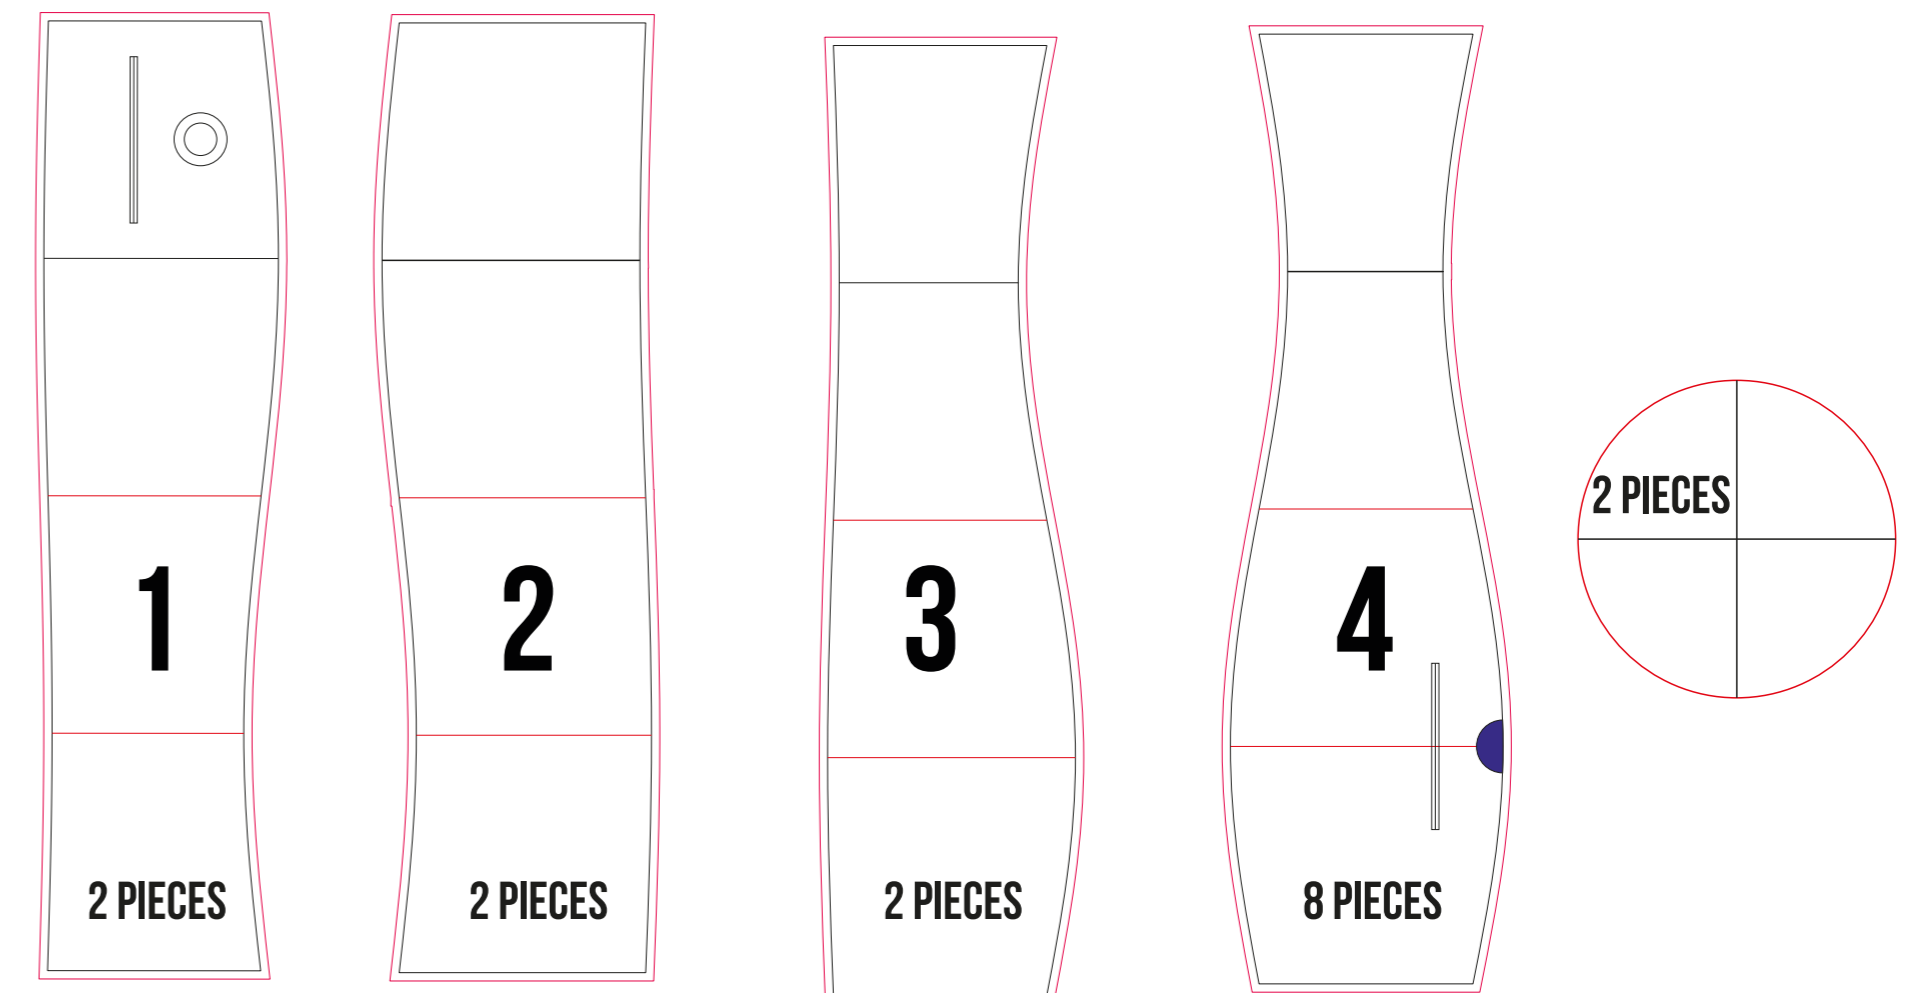

DINLOGOHER.NO

Inflatable U-Sofa Doughnut

1:10 representation

Output file:

- Color mode: CMYK
- Resolution : 72-125DPI
- All fonts converted to outline
- Save the artwork as PDF format

Artwork Size: 332 x 1278mm

 Safety zone

 Artwork size

1

2 PIECES

Artwork Size: 378x1278mm

Safety zone

Artwork size

2

2 PIECES

Artwork Size: 349.5 x 1278mm

Safety zone

Artwork size

3

2 PIECES

Artwork Size: 382 x 1278mm

Safety zone

Artwork size

4

8 PIECES

Artwork Size:
420 x 420mm

Safety zone

Artwork size

2 PIECES