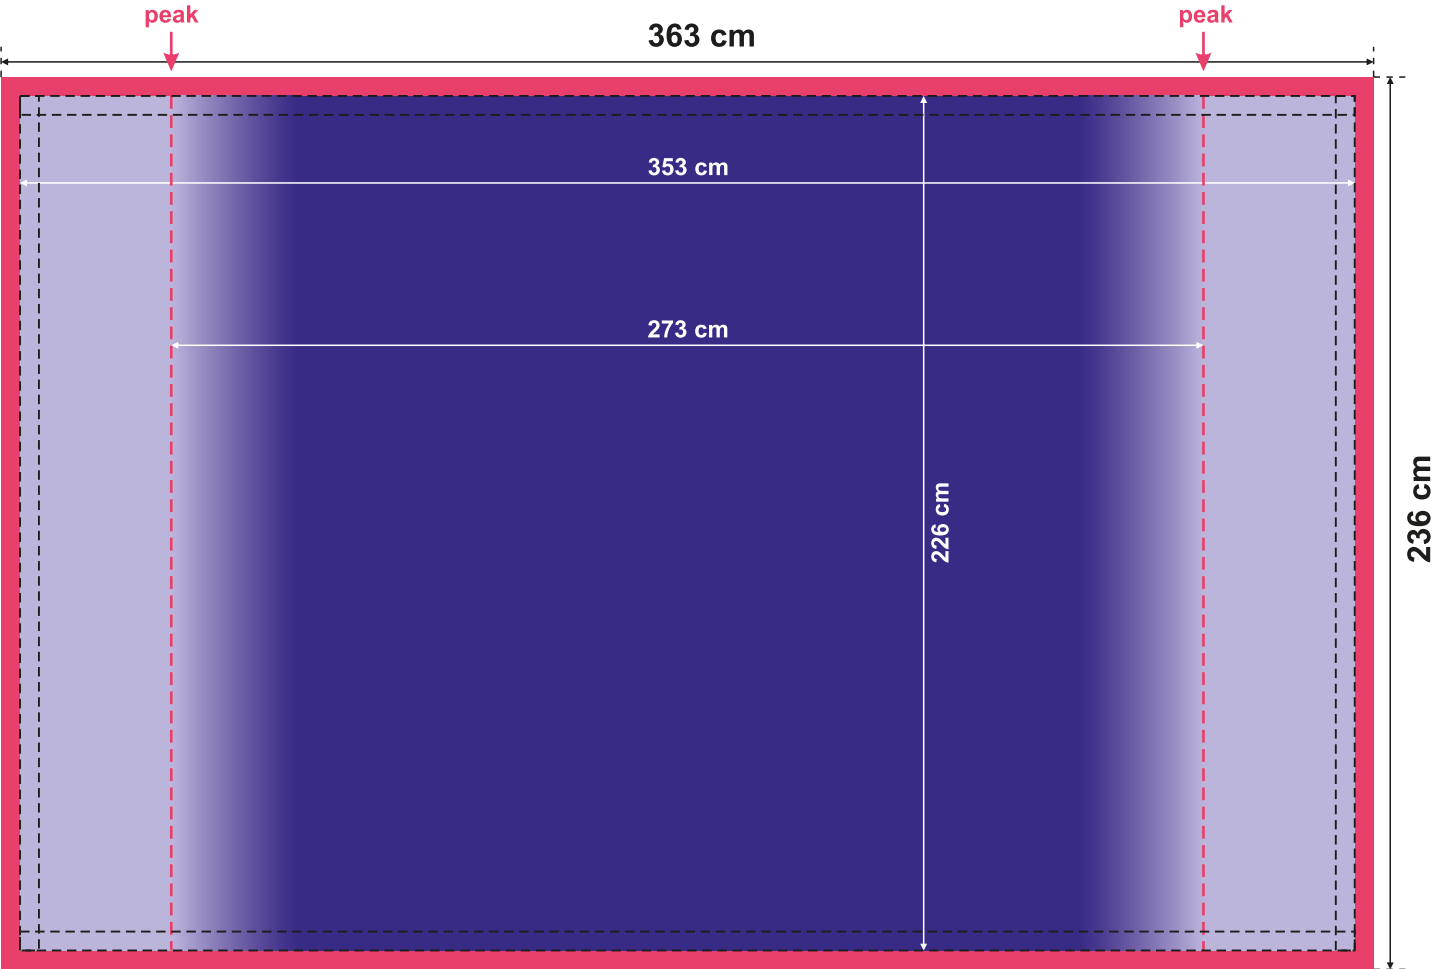

CURVED POP-UP 350x225

The templates contain overlapping.

What do the particular colours mean:

- main printing area of the POP-UP (concave)
- curved sides of the POP-UP (convex)
- back of the POP-UP
- overlapping
- velcro