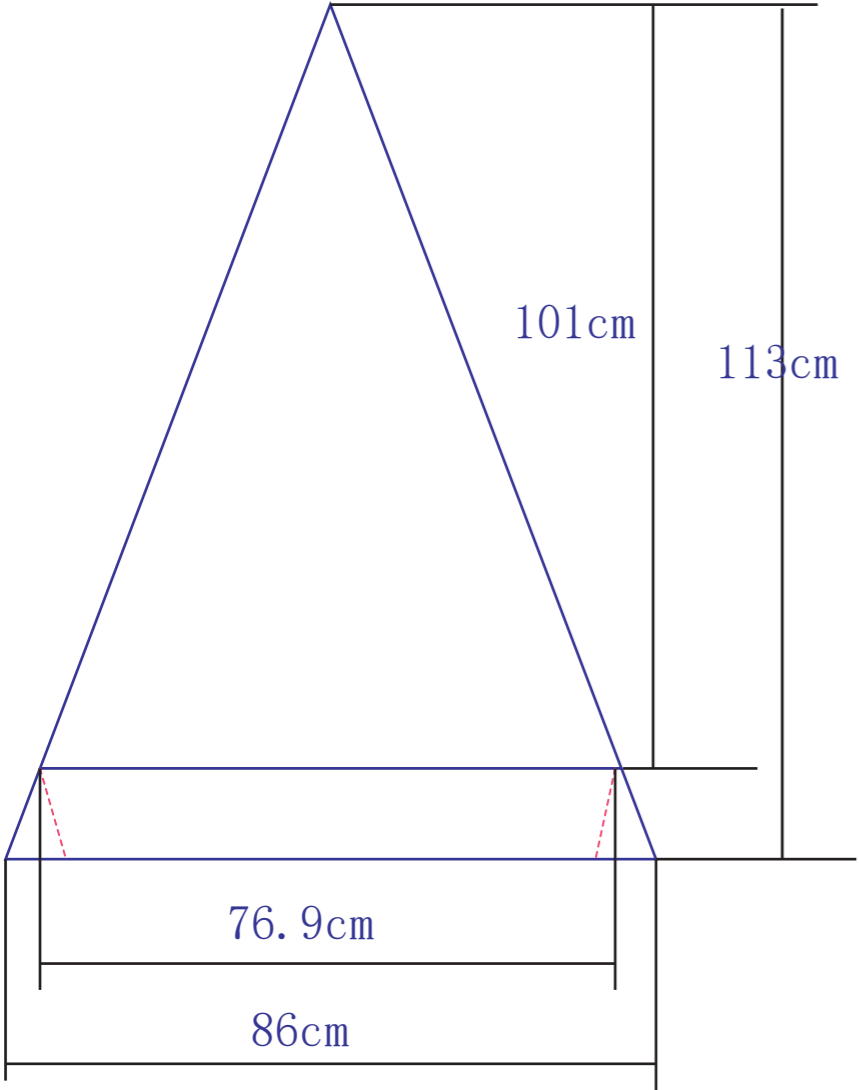

## 1:10 Scale

**Visible Area: 101 x 76.9 cm**  
**Flap area: 76.9 x 11cm**  
**Artwork size: 113 x 86cm**

 Safety zone

 Bleed with sewing line

## 1:10 Scale

Output file:

- Colour profile: CMYK
- Resolution : 100-150DPI
- All fonts converted to shapes
- Save the artwork as PDF format
- Remove template before saving

**Visible Area: 101 x 76.9 cm**  
**Flap area: 76.9 x 11cm**  
**Artwork size: 113 x 86cm**